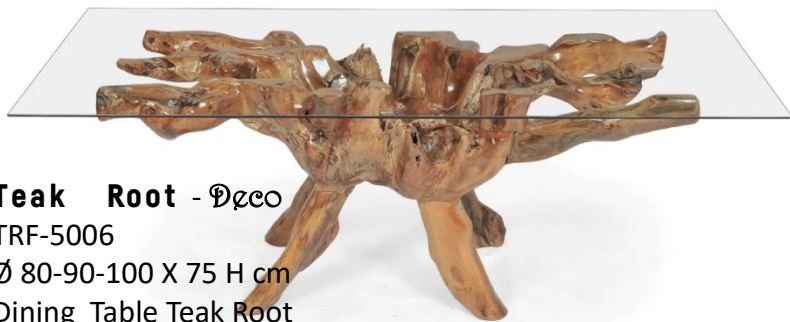

**Teak Root - Øzco**  
TRF-5003  
Ø 80-90-100 X 75 H cm  
Dining Table Teak Root

Our hand-crafted reclaimed Teak Root Dining Tables are the perfect size to comfortably. Made to our exacting standards, these beautifully sculpted roots feature all the natural curves and shapes of the original root and its warm natural colors, making these stunning tables an eye-catching focal point in your dining room or kitchen.

Each of our handmade teak root table bases is completely unique, varying in shade, shape and size, no two are alike. The beautiful, natural features of each individual piece will add character to your home, equally well in a traditional or contemporary setting.

**Teak Root - Džeco**  
TRF-5004  
Ø 80-90-100 X 75 H cm  
Dining Table Teak Root

**Teak Root - Džeco**  
TRF-5005  
Ø 80-90-100 X 75 H cm  
Dining Table Teak Root

**Teak Root - Džeco**  
TRF-5006  
Ø 80-90-100 X 75 H cm  
Dining Table Teak Root