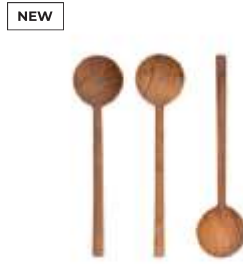

APPROVED
VEGAN

RECYCLED

COLLECTION

 **CC0041.00 /SU 4**
Grain Spoon - Set 3,
16x5x2,5cm

 **CC0042.00 /SU 4**
Amuze Plate - Set 3,
11,5x8x2cm

 **CC0044.00 /SU 4**
Juice Spoon Reclaimed -
Set 4 20x2,5x1cm

 **CC0045.00 /SU 4**
Stiring Spoon Reclaimed -
Set 4 25x0,5x1cm