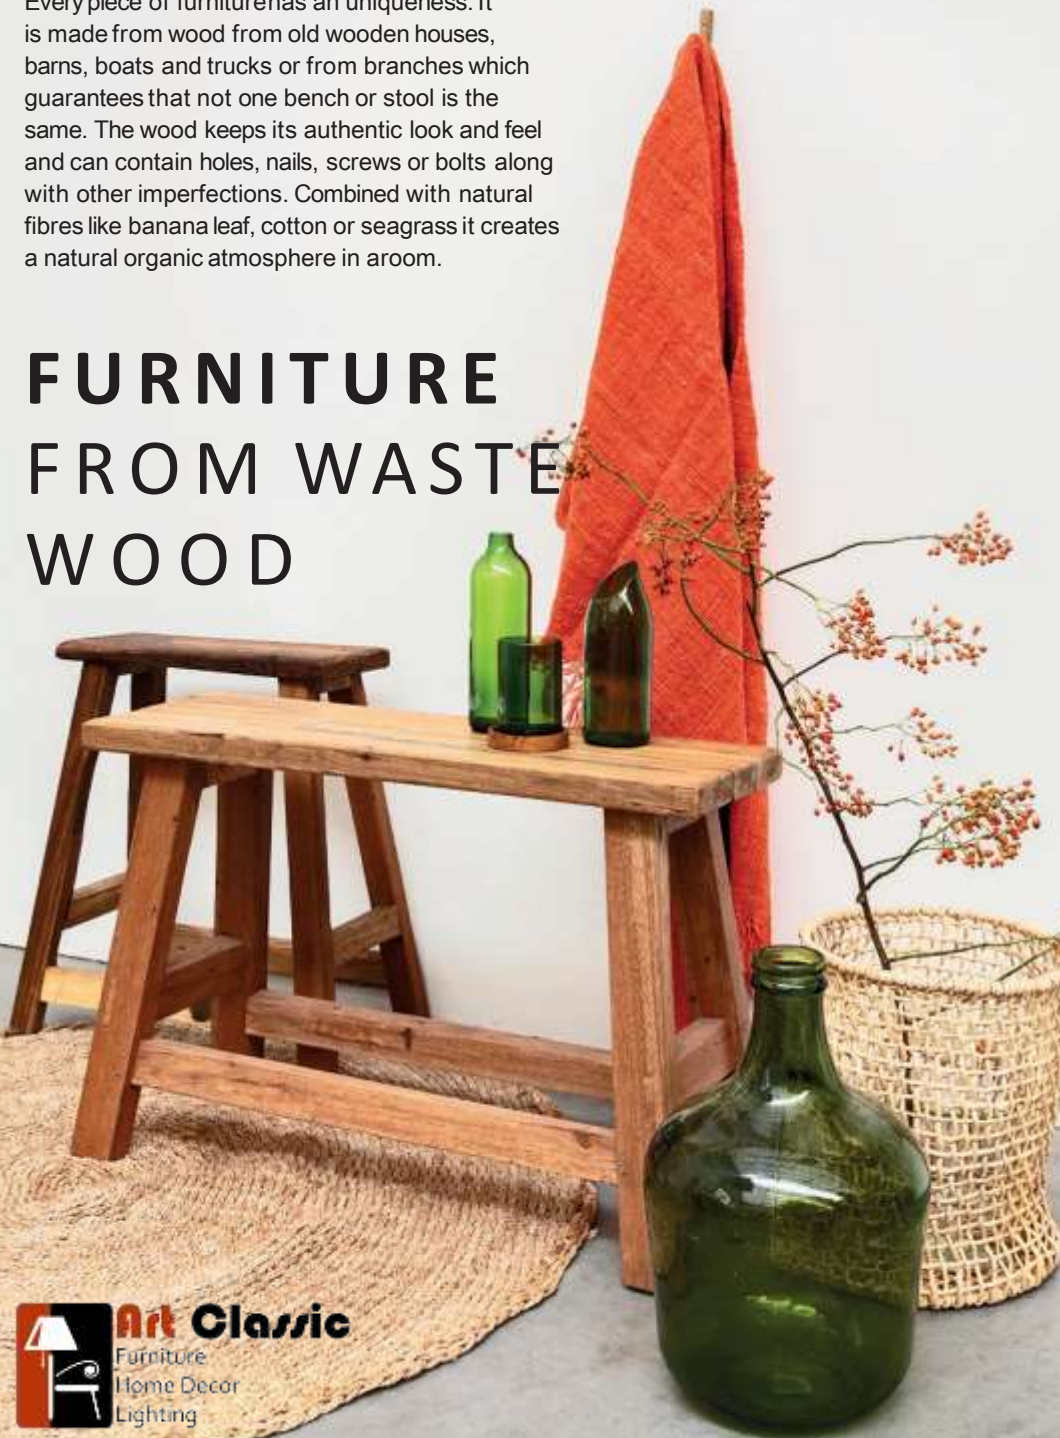

Every piece of furniture has a uniqueness. It is made from wood from old wooden houses, barns, boats and trucks or from branches which guarantees that not one bench or stool is the same. The wood keeps its authentic look and feel and can contain holes, nails, screws or bolts along with other imperfections. Combined with natural fibres like banana leaf, cotton or seagrass it creates a natural organic atmosphere in a room.

FURNITURE FROM WASTE WOOD

Art Classic
Furniture
Home Decor
Lighting